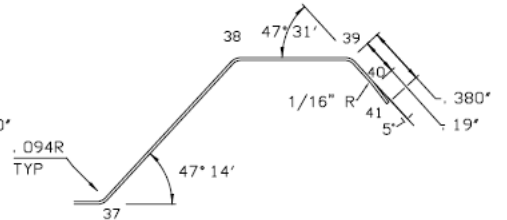

INBOARD SIDE

36' COVERAGE

INBOARD RIB DETAIL NO BEARING LEG

CENTER RIB DETAILS AND
INBOARD DETAIL WHEN RUN BEARING LEG

OVERLAP RIB DETAIL OUTBOARD SIDE