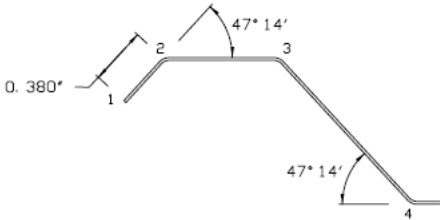

INBOARD SIDE

36' COVERAGE

INBOARD RIB DETAIL NO BEARING LEG

CENTER RIB DETAILS AND
INBOARD DETAIL WHEN RUN BEARING LEG

OVERLAP RIB DETAIL OUTBOARD SIDE