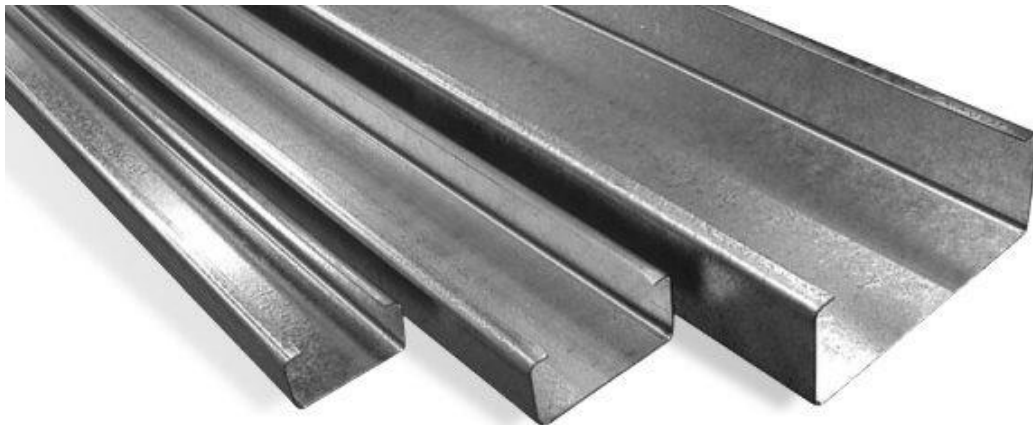

## CEE/ZEE PURLIN

**14G AND 16G AVAILABLE**

### PURLIN PRODUCT SPECIFICATIONS:

MATERIAL:	GALVANIZED STEEL	
LENGTH:	CUSTOM	
SIZES:		
4" x 2 1/2" 16G		4" x 2 1/2" 14G
6" x 2 1/2" 16G		6" x 2 1/2" 14G
8" x 2 1/2" 16G		8" x 2 1/2" 14G
10" x 2 1/2" 16G		10" x 2 1/2" 14G