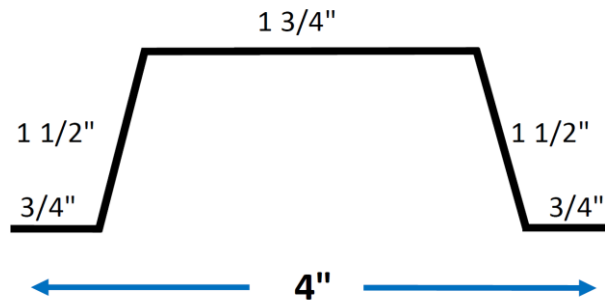

### HAT CHANNEL PRODUCT SPECIFICATIONS

GAUGE: 18

LENGTH: ANY LENGTH

MATERIAL: GALVANIZED STEEL

Hat Channel